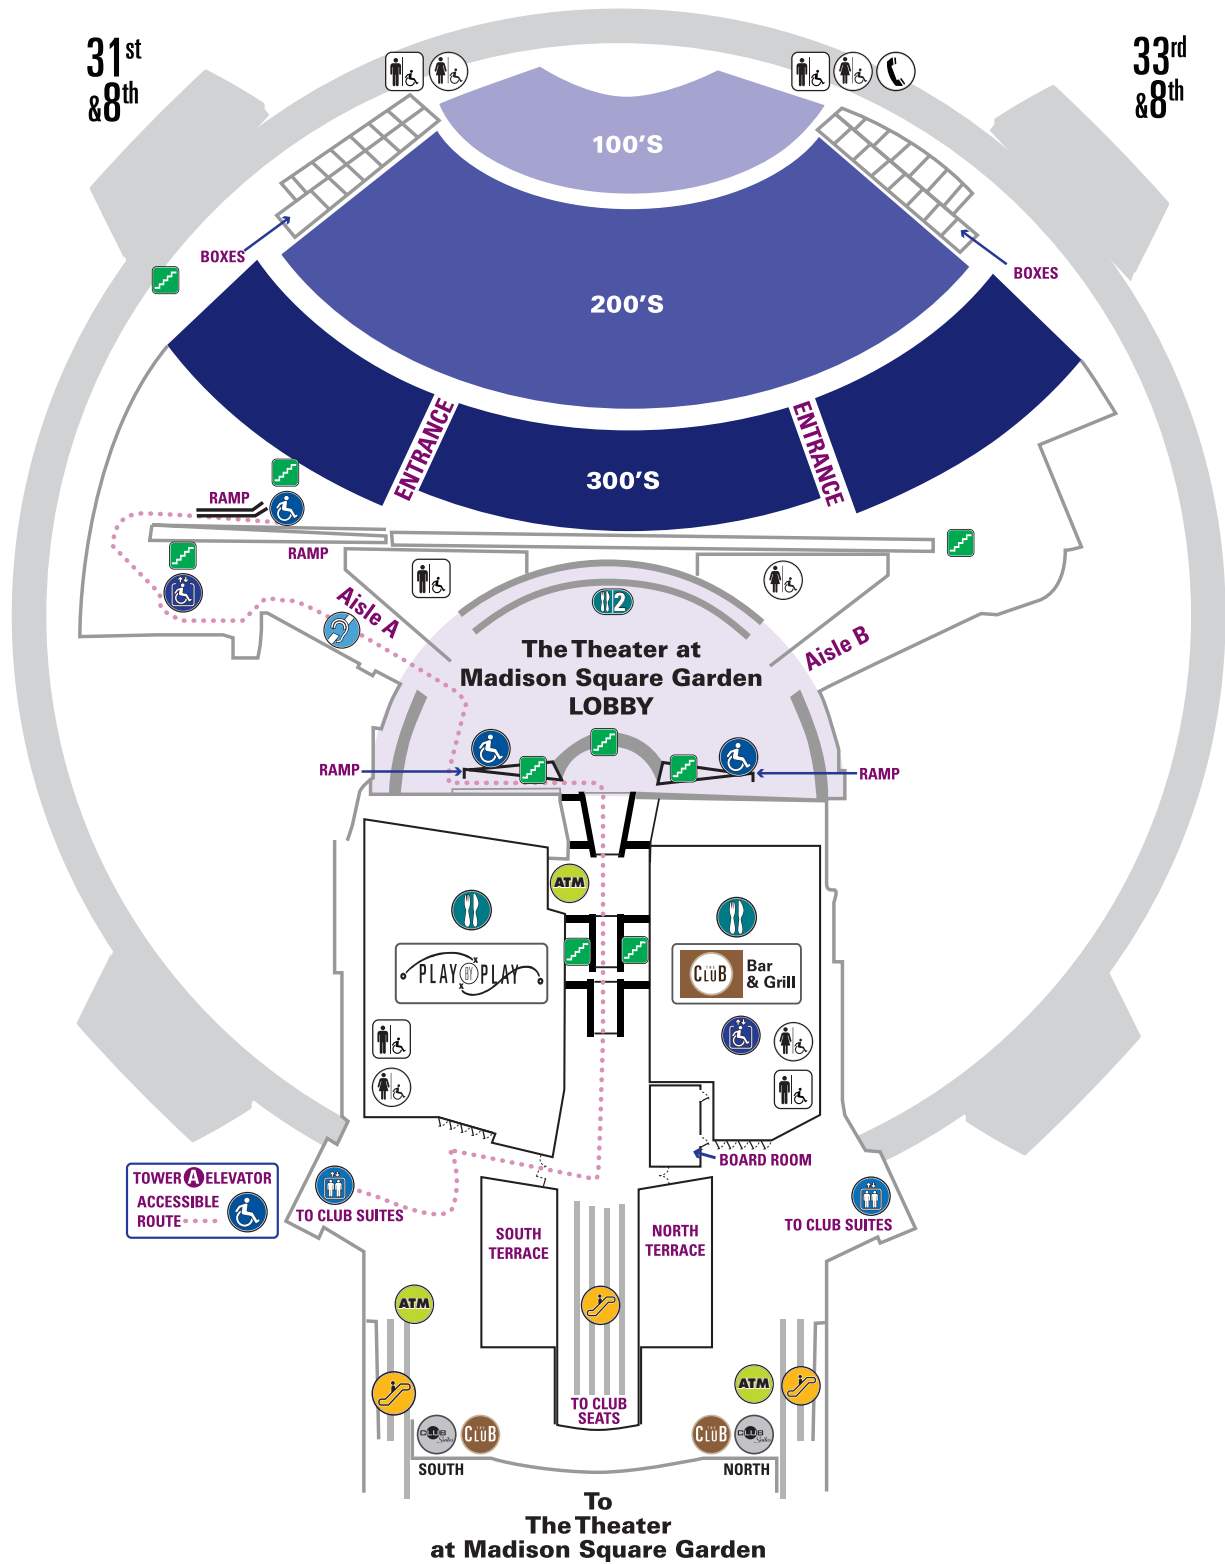

THE THEATER AT MADISON SQUARE GARDEN

Overview

KEY

Assistive Listening Devices

ATM

Concessions

Concierge Entrance North

Concierge Entrance South

Elevator

Escalators

Men's Restroom Accessible

MSG Restaurant

Pay Phone

Stairs

Wheelchair Lift

Women's Restroom Accessible

KEY

100'S 100-102

200'S 200-206

300'S 300-306